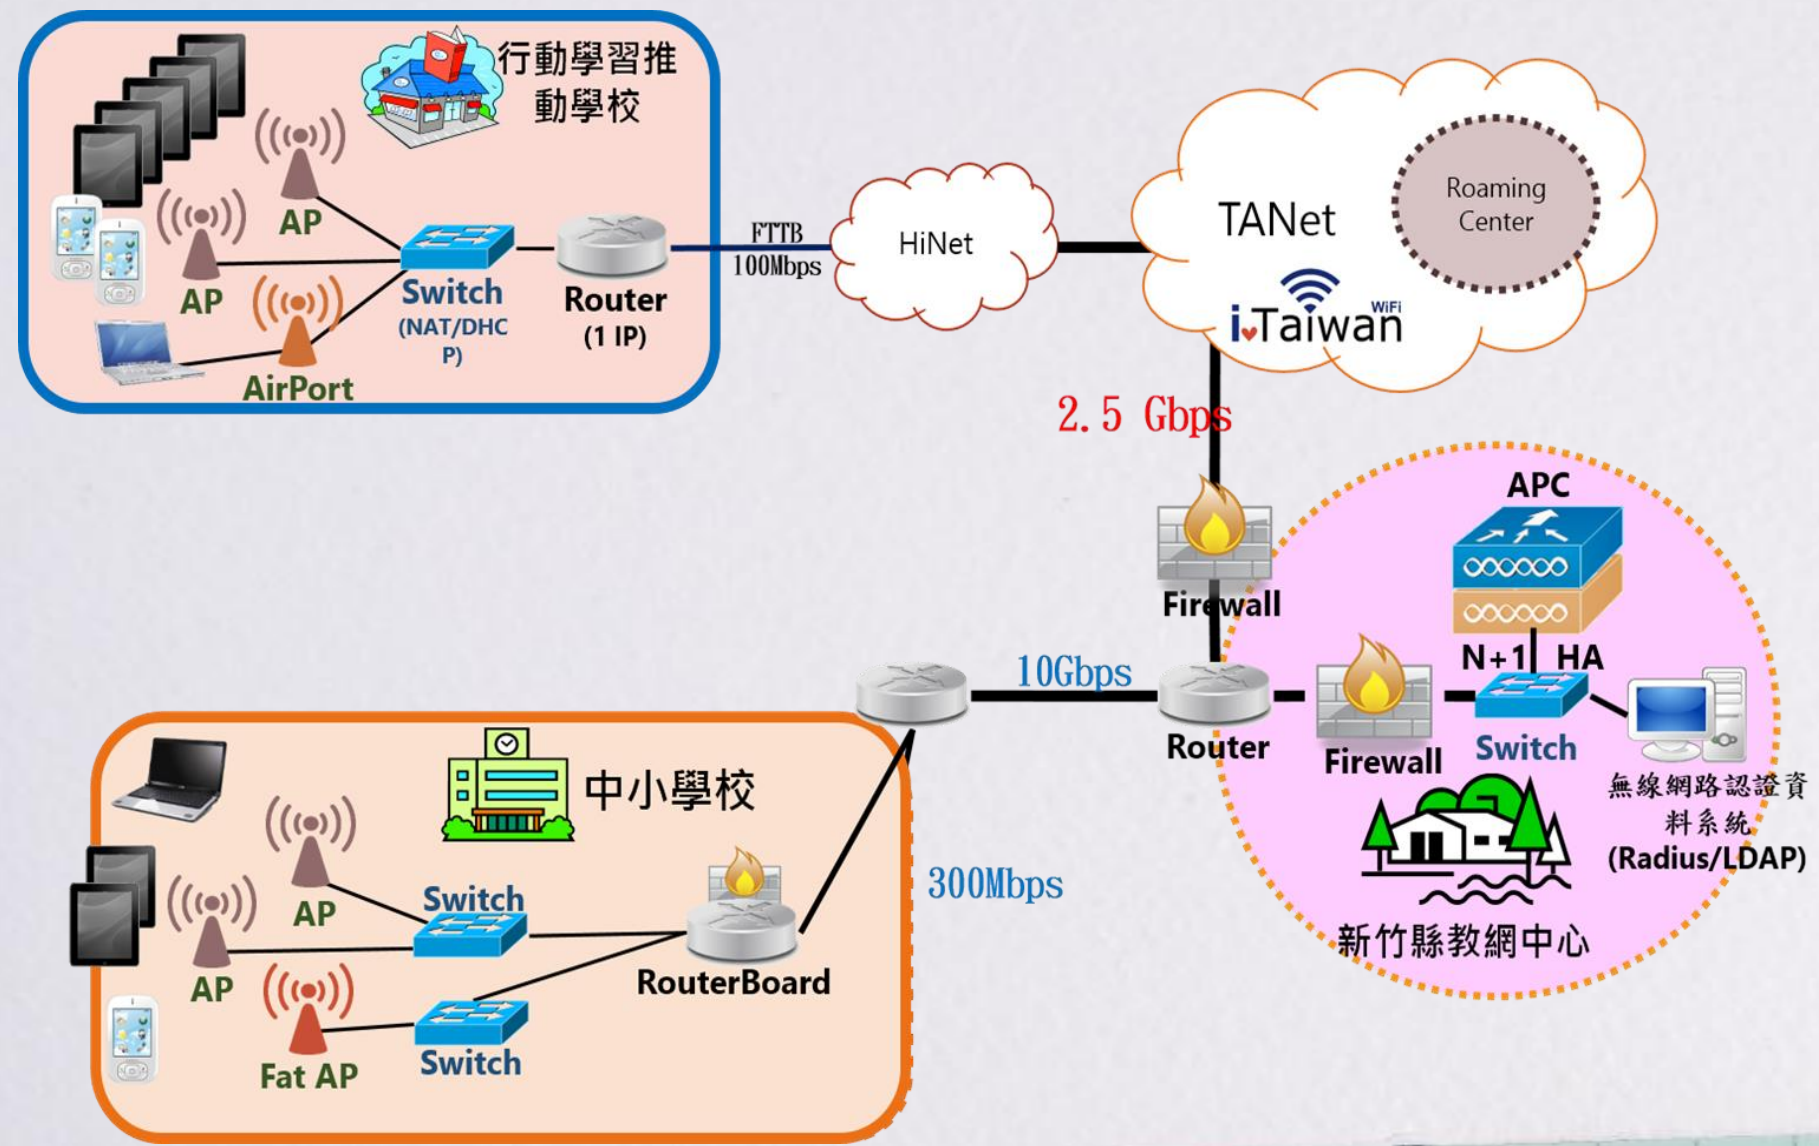

Three detailed configuration panels are shown on the right, each with a colored arrow pointing to its corresponding interface in the main screenshot:

- WAN Static IPv4 configuration:** IPv4 address: 10.12.29.10 / 24, IPv4 Upstream Gateway: WANGW - 10.12.29.254.
- LAN2 Static IPv4 configuration:** IPv4 address: 163.19.58.254 / 24, IPv4 Upstream Gateway: None.
- LAN3 Static IPv4 configuration:** IPv4 address: 120.106.153.254 / 24, IPv4 Upstream Gateway: None.

Each panel also includes a Static IPv6 configuration section with its respective address and upstream gateway.

情定 *Router B O.A.R.D*

• MikroTik 設備簡介

Router

Switch

- 最適方案
- 佈建架構
- 採購甘苦
- 教育訓練

MikroTik CCR1009-8G-1S-1S+

ether 1 接 D-Link Switch 24 Port (163 網段)
ether 2 接 D-Link Switch 22 Port (120 網段)
SFP光纖模組 S-31DLC20D接至中華電信光纖端

(每所學校略有不同，依現場網路環境而定)

各校網路現況與無線網路架構圖

國民中小學資訊管理人才培訓

RouterBoard入門與應用

建置工作會議

初任資訊組長網管工作講習

分級 精進 不同類型