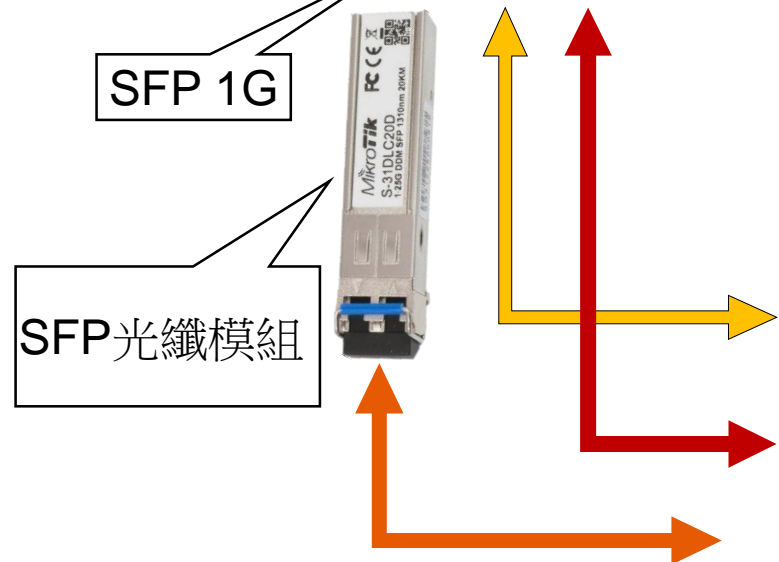

Three detailed configuration panels are shown on the right, each with a colored arrow pointing to its corresponding interface in the main screenshot:

- WAN Static IPv4 configuration:** IPv4 address: 10.12.29.10 / 24, IPv4 Upstream Gateway: WANGW - 10.12.29.254.
- LAN2 Static IPv4 configuration:** IPv4 address: 163.19.58.254 / 24, IPv4 Upstream Gateway: None.
- LAN3 Static IPv4 configuration:** IPv4 address: 120.106.153.254 / 24, IPv4 Upstream Gateway: None.

Each panel also includes a Static IPv6 configuration section with its respective address and upstream gateway.

情定 *Router B O.A.R.D*

• MikroTik 設備簡介

Router

Switch

- 最適方案
- 佈建架構
- 採購甘苦
- 教育訓練

MikroTik CCR1009-8G-1S-1S+

ether 1 接 D-Link Switch 24 Port (163 網段)
ether 2 接 D-Link Switch 22 Port (120 網段)
SFP光纖模組 S-31DLC20D接至中華電信光纖端

(每所學校略有不同，依現場網路環境而定)

各校網路現況與無線網路架構圖

國民中小學資訊管理人才培訓

RouterBoard入門與應用

建置工作會議

初任資訊組長網管工作講習

分級 精進 不同類型