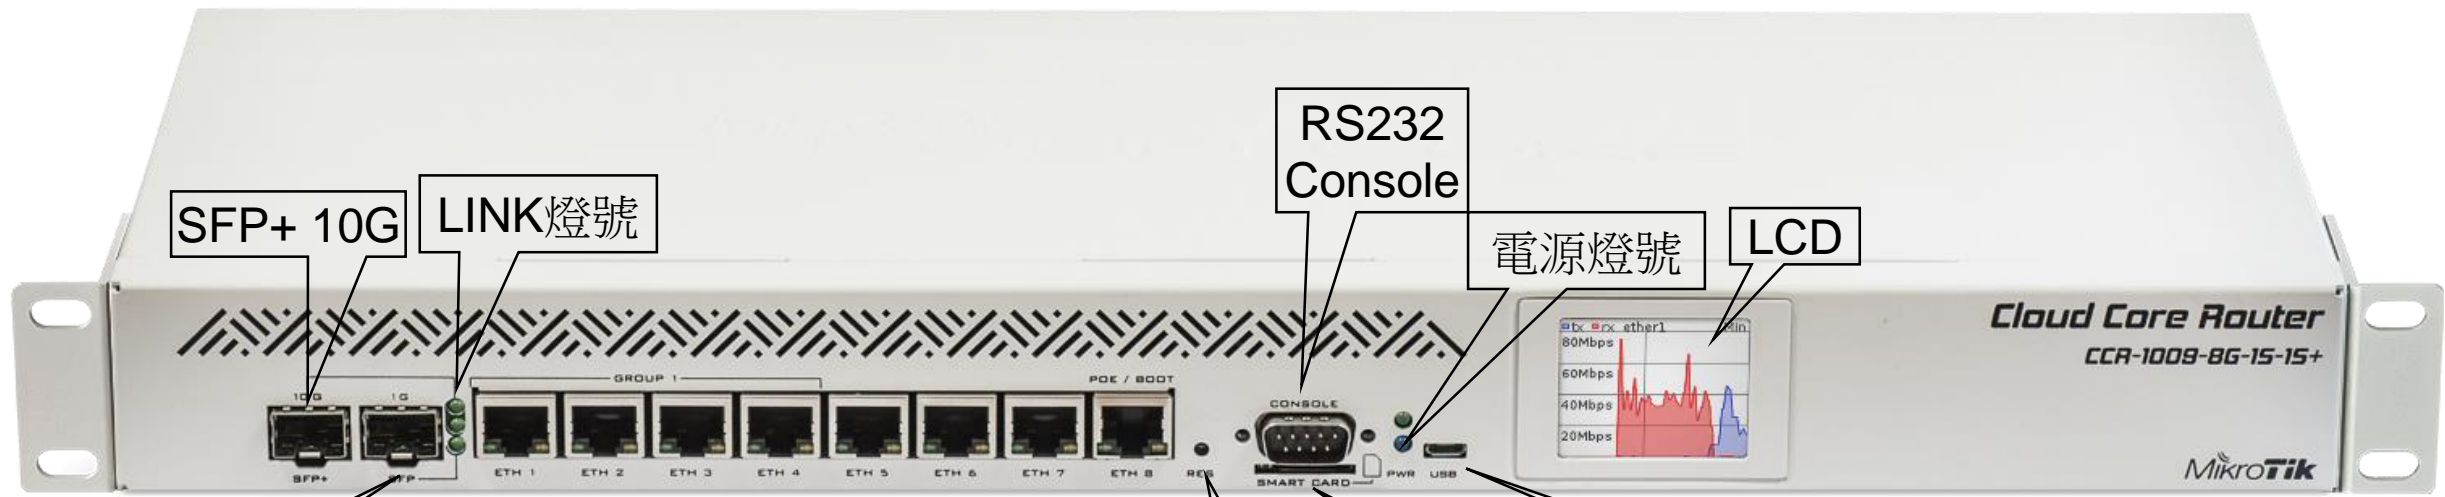

真實環境(以自強國中為例)

The screenshot shows the pfSense web interface with the following sections:

- System Information:** Name: pfsense.jcjh.local2, Version: 2.2.3-RELEASE (amd64), Platform: pfSense, CPU Type: Intel(R) Core(TM) i3 CPU 550 @ 3.20GHz, Uptime: 05 Hours 28 Minutes 32 Seconds.
- Interfaces:** WAN (100baseTX) with IP 10.12.29.10, LAN2 (1000baseT) with IP 163.19.58.254, and LAN3 (1000baseT) with IP 120.106.153.254.
- Services Status:** A table listing services like apinger, captiveportal, cron, dhcpd, dnsmasq, ntpd, and nut, all with green status indicators.

Three detailed configuration panels are shown on the right, each with a colored arrow pointing to its corresponding interface in the main screenshot:

- WAN Static IPv4 configuration:** IPv4 address: 10.12.29.10 / 24, IPv4 Upstream Gateway: WANGW - 10.12.29.254.
- LAN2 Static IPv4 configuration:** IPv4 address: 163.19.58.254 / 24, IPv4 Upstream Gateway: None.
- LAN3 Static IPv4 configuration:** IPv4 address: 120.106.153.254 / 24, IPv4 Upstream Gateway: None.

Each panel also includes a Static IPv6 configuration section with its respective address and upstream gateway.

情定 *Router B O.A.R.D*

• MikroTik 設備簡介

Router

Switch

- 最適方案
- 佈建架構
- 採購甘苦
- 教育訓練

MikroTik CCR1009-8G-1S-1S+

ether 1 接 D-Link Switch 24 Port (163 網段)
ether 2 接 D-Link Switch 22 Port (120 網段)
SFP光纖模組 S-31DLC20D接至中華電信光纖端

(每所學校略有不同，依現場網路環境而定)

各校網路現況與無線網路架構圖

國民中小學資訊管理人才培訓

RouterBoard入門與應用

建置工作會議

初任資訊組長網管工作講習

分級 精進 不同類型