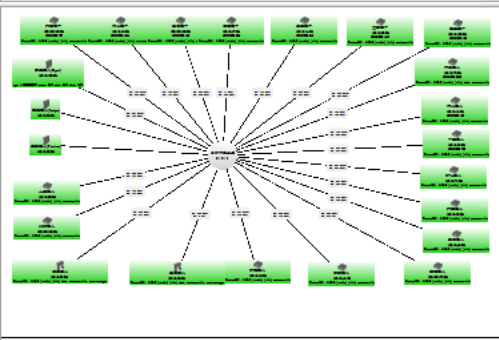

Contents

- CPU
- Flow Map
- Devices
- Files
- Functions
- History Actions
- Links
- Log
- Mib Nodes
- Network Maps
- 五峰
- 北埔
- 寶山
- 尖石
- 峨嵋
- 新埔
- 新豐
- 橫山
- 湖口
- 竹北
- 竹東
- 芎林
- 關西
- 高中職及私...
- 163.19.0.0
- 163.19.1.0
- 163.19.2.0
- 163.19.3.0
- 163.19.5.0
- @教育雲
- @新竹縣全境
- @網站檢測
- Networks
- Notifications
- Panels
- admin 192.16...
- go38 ::ffff:19...
- nc 192.168.8...
- ncadmin ::ffff...
- Probes
- Root
- Services
- Tools

Session Settings Dashboard

Safe Mode Session: 163.19.93.254

Quick Set

CAPsMAN

Interfaces

Wireless

Bridge

PPP

Switch

Mesh

IP

IPv6

MPLS

Routing

System

Queues

Files

Log

Radius

Tools

New Terminal

LCD

Partition

Make Supout.rif

Manual

New WinBox

Exit

Firewall

Filter Rules NAT Mangle Raw Service Ports Connections Address Lists Layer7 Protocols

Reset Counters Reset All Counters

#	Action	Chain	Src. Address	Dst. Address	Protocol	Src. Port	Dst. Port	In. In...	Out. I...	Bytes	Packets
0	D	jump	forward							2418.3 MiB	21 229 ...
1	D	jump	forward							1700.3 MiB	17 646 ...
2	D	jump	input								
3	D	drop	input								
4	D	jump	hs-input								
5	D	ac...	hs-input								
6	D	ac...	hs-input								
7	D	ret...	hs-unauth								
8	D	ret...	hs-unauth								
::: HCC Wireless Controller											
9	D	ret...	hs-unauth								
10	D	jump	hs-input								
11	D	ret...	hs-unauth								
12	D	ret...	hs-unauth...	163.19.1.12							
13	D	ret...	hs-unaut...	163.19.1.1							
::: HCC Wireless Controller											
14	D	ret...	hs-unaut...	163.19.1.214							
15	D	ret...	hs-unauth								
16	D	ret...	hs-unaut...								
::: place hotspot rules here											
17	X	pa...	unused...								
18	D	ac...	input								
::: wan to winbox											
19	D	ac...	input								
20	D	ac...	input								
21	D	ac...	input								
22	D	drop	input								
23	D	ac...	forward								
::: ipphones											
24	D	ac...	forward								
25	D	drop	forward								
26	D	drop	forward								
27	D	drop	forward								
28	D	drop	forward								
29 items